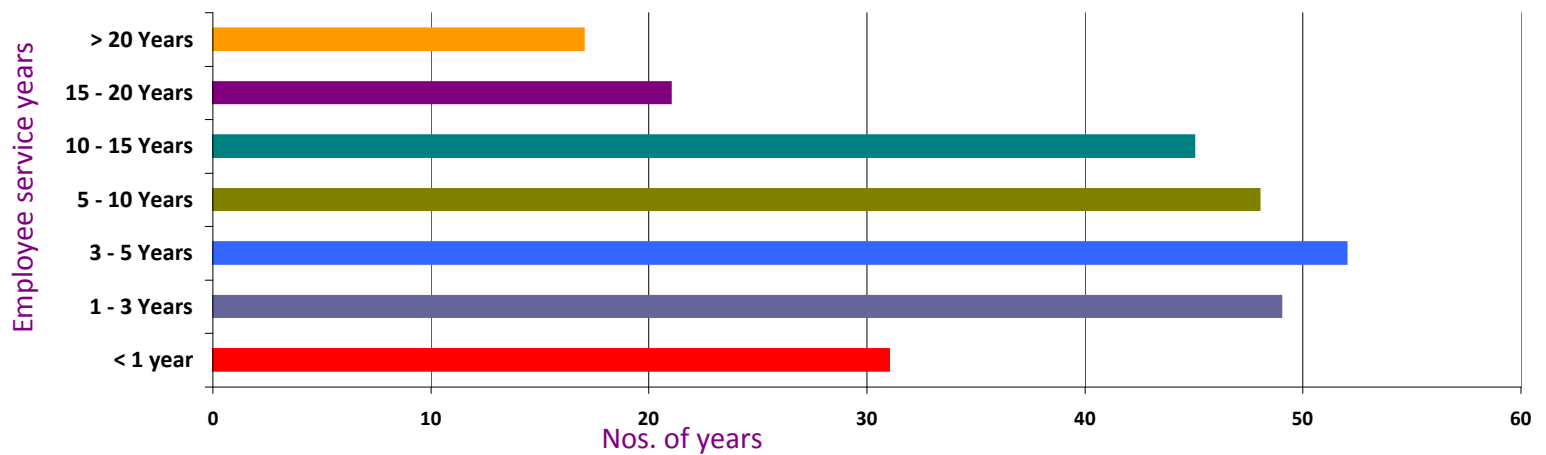

Employee Length of Service Analysis

* The data collected as on date 31st April..

Length of service	Employee service years	Security	Management	Supervision	M/C, Equi. Operators	Legal Works	Taxation works	Marketing Job	Quality Insp.	Lab technician	Mainte. ele / Mech. works	Store / Inventory job	Other Clearical Works
< 1 year	31	2	0	14	7	0	0	4	1	0	2	1	0
1 - 3 Years	49	0	1	16	12	1	0	3	2	1	7	5	1
3 - 5 Years	52	1	0	9	4	0	0	12	6	0	18	1	1
5 - 10 Years	48	6	5	4	1	0	2	0	8	1	4	7	10
10 - 15 Years	45	8	10	6	2	4	4	0	4	1	1	3	2
15 - 20 Years	21	1	6	0	0	2	3	1	0	5	0	2	1
> 20 Years	17	1	4	0	0	2	1	2	0	0	0	3	4

Length of Service Analysis

inpaspages.com